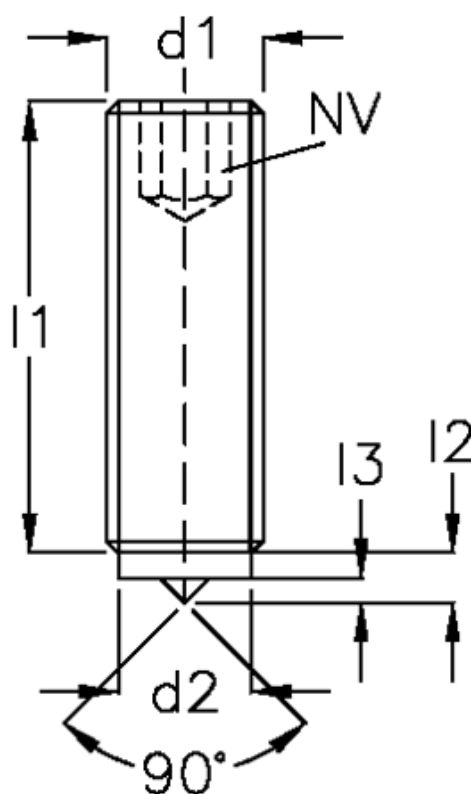

Article number: 20032621

Description: E+G Grub screw
GN 913.2-M6-25-B

Measures

$d1 = M6$

$d2 = 4$

$l1 = 25$

$l2 = 1.8$

$l3 = 0.8$

$NV = 3.0$